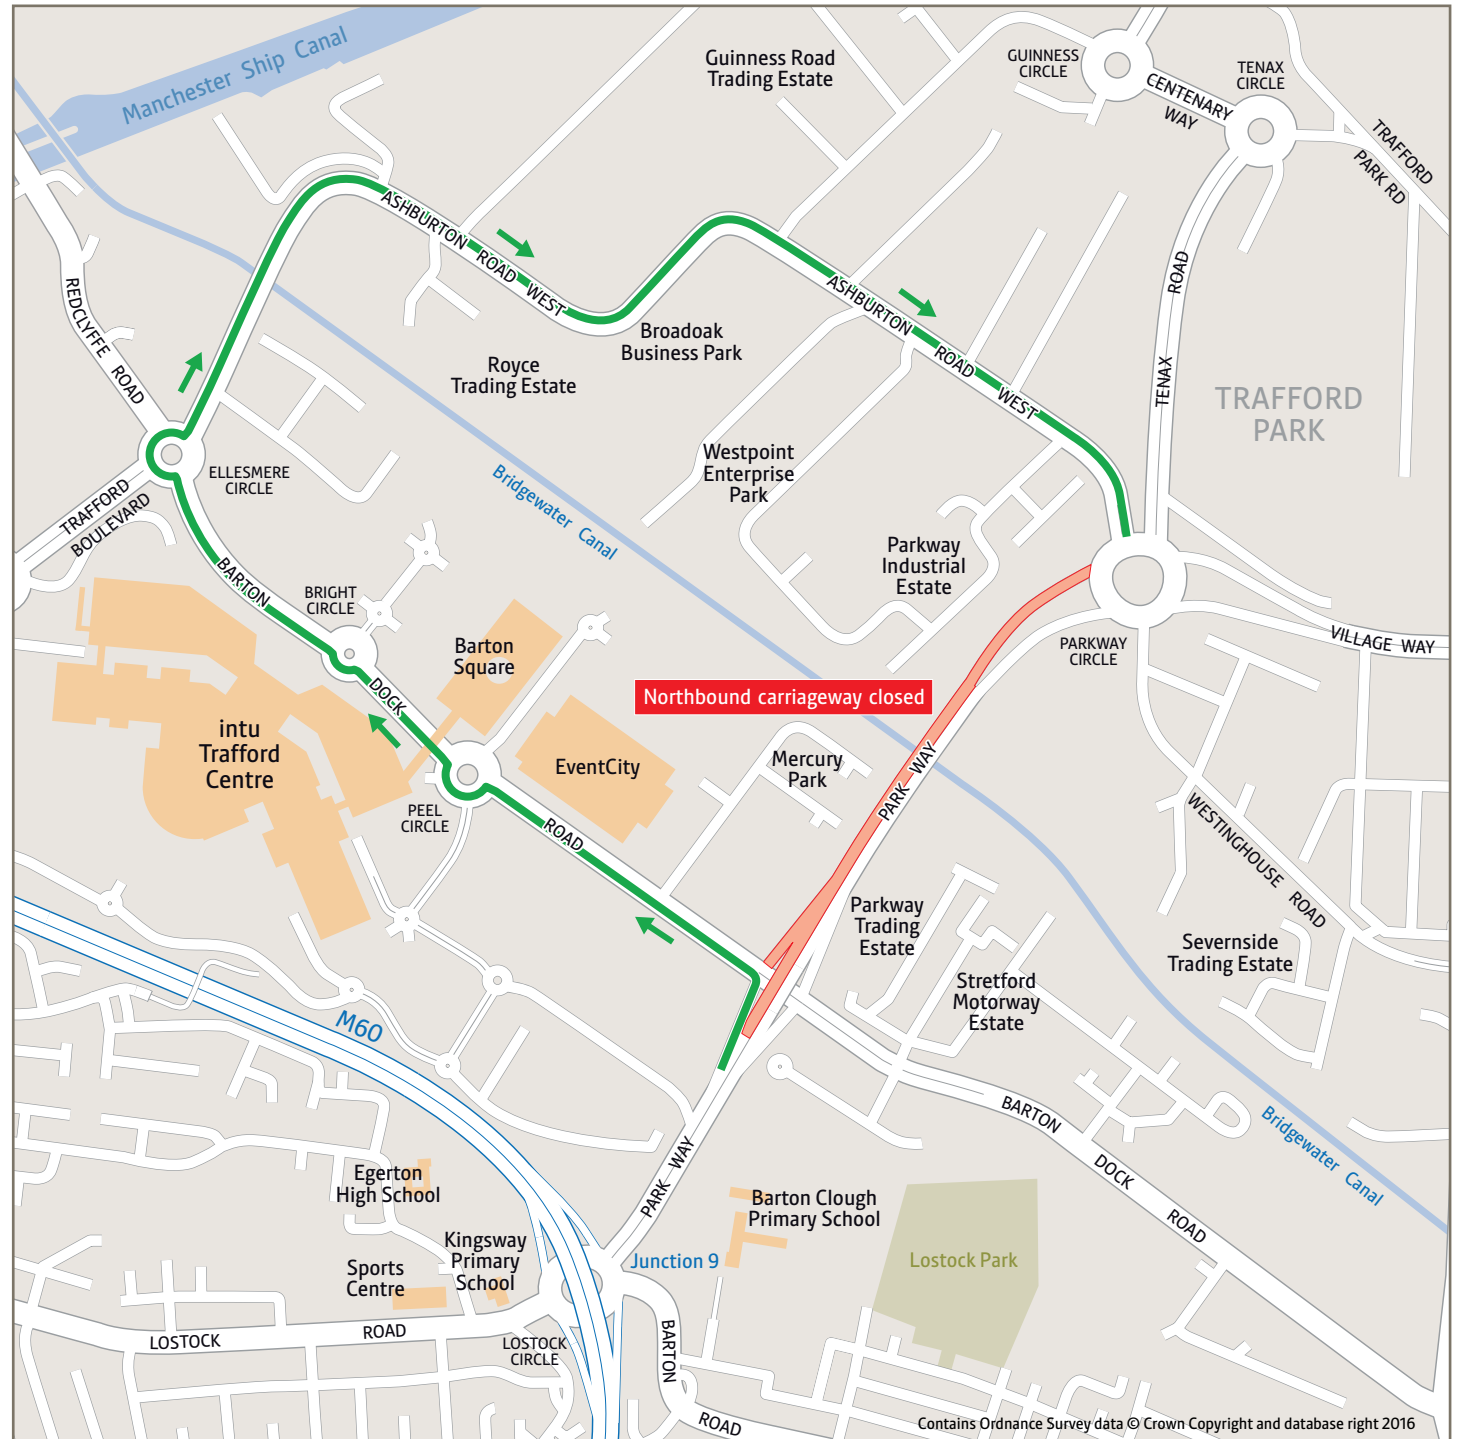

Traffic management scheme

Park Way, Trafford Park

Northbound carriageway closed from 8pm on Wednesday 15 February to 5am on Thursday 16 February 2017

Works site/road closed

Temporary traffic diversion route

Contains Ordnance Survey data © Crown Copyright and database right 2016